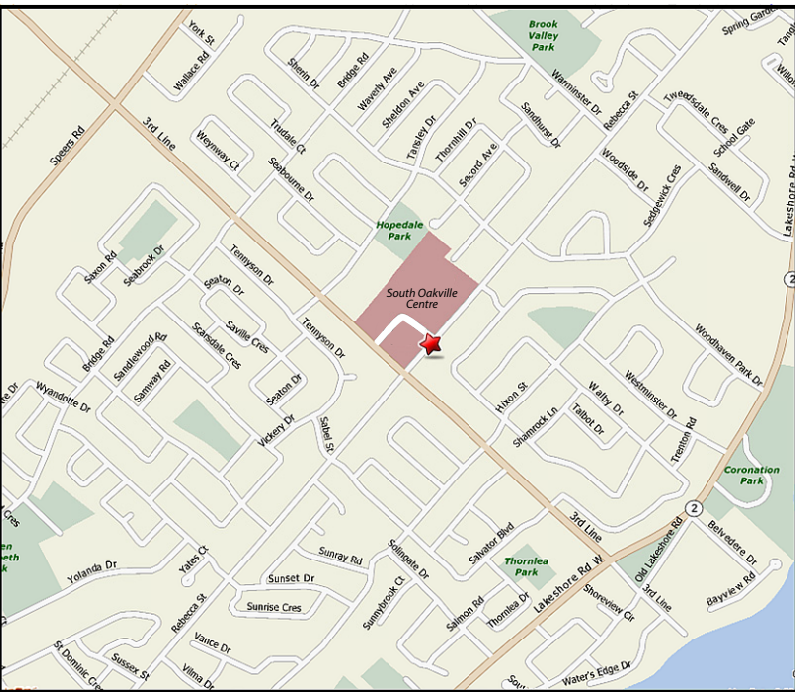

Hopedale Bowl 16 lanes of 5 pin bowling 905.827.4281

Hopedale Bowl is located in the lower level of the South Oakville Centre on Rebecca St. at Third Line.

For further directions call 905.827.4281

This is an invitation for: _____

When: _____

Contact/RSVP: _____

Where: Hopedale Bowl
1515 Rebecca Street @ 3rd Line
Oakville, Ontario

Socks are a Must !