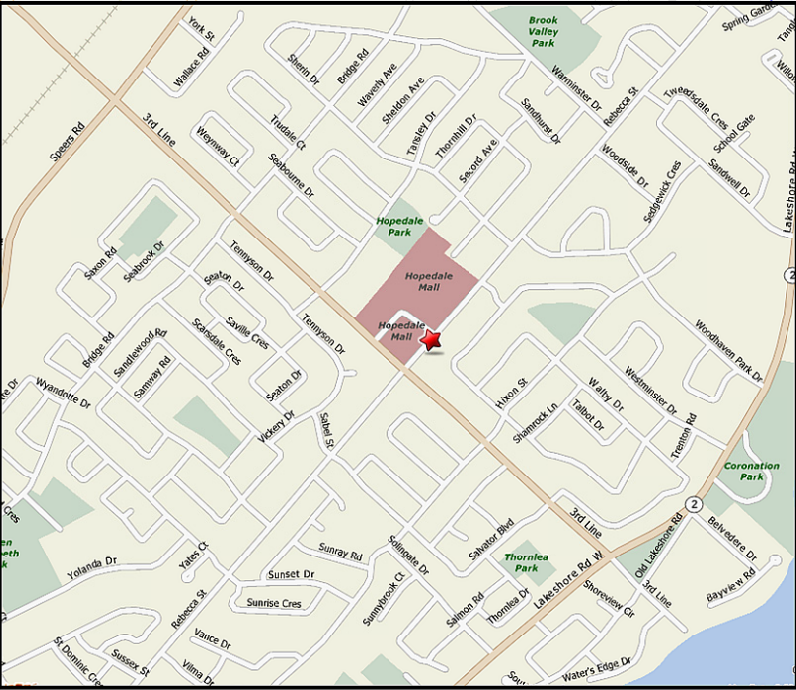

Hopedale Bowl 16 lanes of 5 pin bowling 905.827.4281

Hopedale Bowl is located on the lower level of Hopedale Mall on Rebecca St. at Third Line.

For further directions call 905.827.4281

This is an invitation for: _____

When: _____

Contact/RSVP: _____

Where: Hopedale Bowl
1515 Rebecca Street @ 3rd Line
Oakville, Ontario

Socks are a Must !